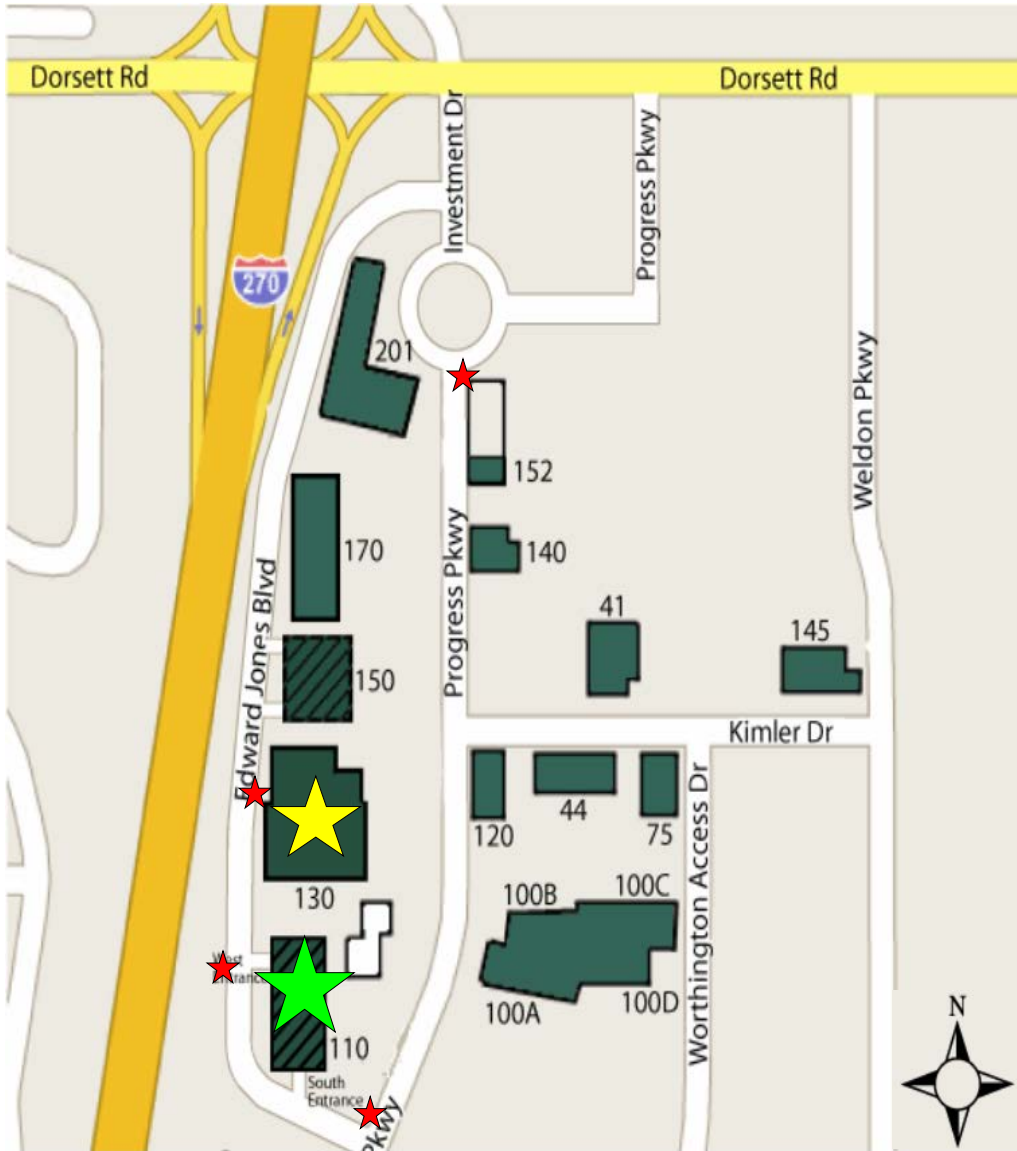

# Edward Jones North Campus 110 Parking Garage

**Address:** Edward Jones  
130 Edward Jones Blvd.  
Maryland Heights, MO

The **110 Parking Garage** is located at the South end of Progress Parkway coming from Dorsett Road.

### Highway 270

- Exit Dorsett Rd.
- Make an immediate right onto Investment Drive. Co
- Make another immediate right onto Edward Jones Blvd.
- Continue South
- The 5<sup>th</sup> building on the left will be the parking garage
- Park on Main level. Visitor Parking.

### Upon parking

- Proceed by walking North on the West side of the garage (closest to the highway)
- Walk up the covered walkway towards the main/front entrance of the building
- Enter the building through the double set of glass doors
- Proceed to security desk

**Denotes Directional Signage**